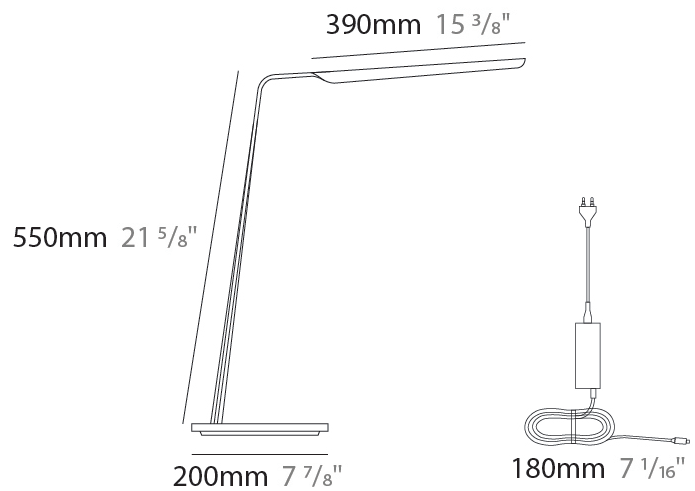

PROJECT	_____
TYPE	_____
SPECIFIER	_____
QUANTITY	_____
DATE	_____

SWAN PORTABLE

D74008- _____ - _____

base number   Color   Finish
_____   Temperature   Options

1. To build a product code in our configurator select the specify button on the base model # product page
2. To build a manual product code on this datasheet choose from the options listed below in blue font and add the suffix to the base model #

GENERAL

Series: Swan
Partner: Tunto
Division: Design
Installation: Portable
Product Type: Table
Mounting Location: Table
Light Distribution: Direct

PHYSICAL

Shape: Abstract
Length (mm): 390
Length (in): 15 ³/₈
Height (mm): 550
Height (in): 21 ⁵/₈
Fixture Finish: WAL / OAK / BLK / WHI
Fixture Material: Wood
Primary Material: Wood
Cable Details: 180mm / 70.87" cord and plug

ELECTRICAL

Lamp Type: LED
Input Wattage (W): 20
Dimming: Touch Dimming
Driver Location: Inline Transformer Plug
Input Voltage (V): 120

LED

Color Temperature (°K): 2700 / 3000
Max. Delivered Lumen (lm): 660 - 1090
CRI: >93 CRI
Lamp Life (hrs): 50000

OPTICAL

RATINGS AND CERTIFICATIONS

Certified By: Certified for North American Standards
IP rating: IP20