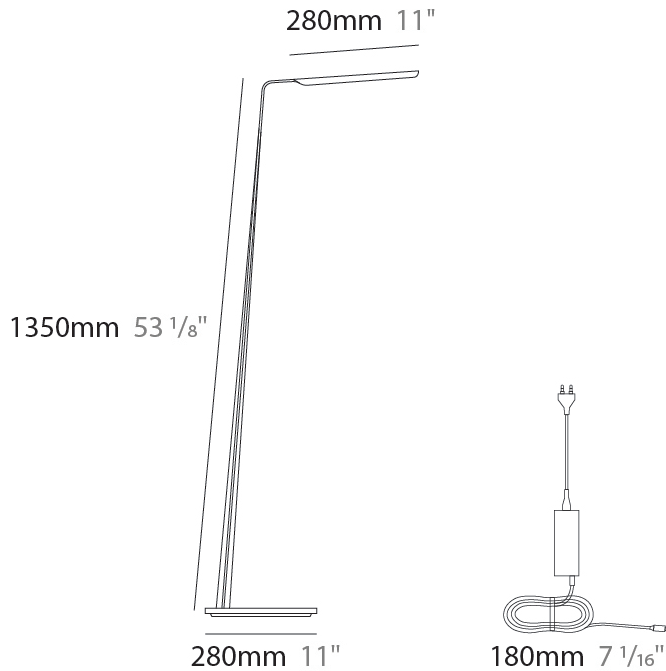

PROJECT
TYPE
SPECIFIER
QUANTITY
DATE

SWAN PORTABLE

D74009-

base number
Color   Finish
Temperature   Options

1. To build a product code in our configurator select the specify button on the base model # product page
2. To build a manual product code on this datasheet choose from the options listed below in blue font and add the suffix to the base model #

GENERAL

Series: Swan
Partner: Tunto
Division: Design
Installation: Portable
Product Type: Floor
Mounting Location: Floor
Light Distribution: Direct

PHYSICAL

Shape: Abstract
Length (mm): 390
Length (in): 15 3/8
Height (mm): 1350
Height (in): 53 1/8
Fixture Finish: [WAL / OAK / BLK / WHI](#)
Holder Finish: White
Fixture Material: Wood
Primary Material: Wood
Cable Details: 180mm / 70.87" cord and plug

ELECTRICAL

Lamp Type: LED
Input Wattage (W): 14
Dimming: Touch Dimming
Driver Location: Inline Transformer Plug
Input Voltage (V): 120

LED

Color Temperature (°K): [2700 / 3000](#)
Max. Delivered Lumen (lm): 660 - 1090
CRI: >93 CRI
Lamp Life (hrs): 50000

OPTICAL

RATINGS AND CERTIFICATIONS

Certified By: Certified for North American Standards
IP rating: IP20